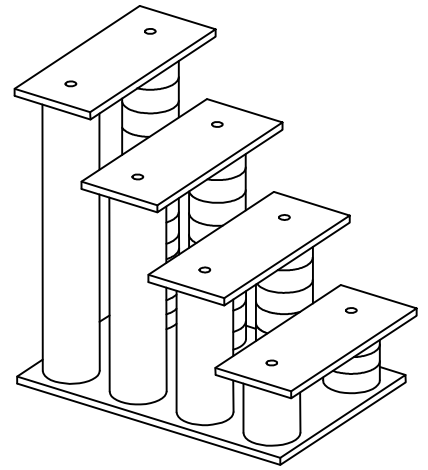

1pc

4pcs

Accessory	Size	Quantity
	—	1pc
	Ø 3/8" 1 3/4"	16pcs
	Ø32mm 45mm	

Packing List

- | | | | |
|----------|----------|----------|----------|
| | | | |
| 13cm*1pc | 28cm*1pc | 43cm*1pc | 58cm*1pc |
| | | | |
| 13cm*1pc | 28cm*1pc | 43cm*1pc | 58cm*1pc |

step1

step2