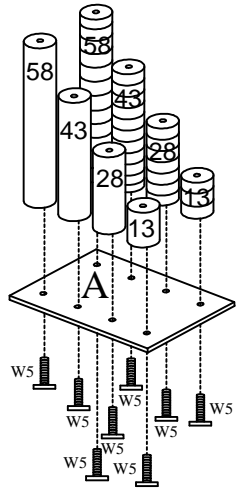

1pc

4pcs

Accessory	Size	Quantity
	—	1pc
	Ø 3/8" 1 3/4"	16pcs
	Ø32mm 45mm	

Packing List

- | | | | |
|----------|----------|----------|----------|
| | | | |
| 13cm*1pc | 28cm*1pc | 43cm*1pc | 58cm*1pc |
| | | | |
| 13cm*1pc | 28cm*1pc | 43cm*1pc | 58cm*1pc |

step1

step2